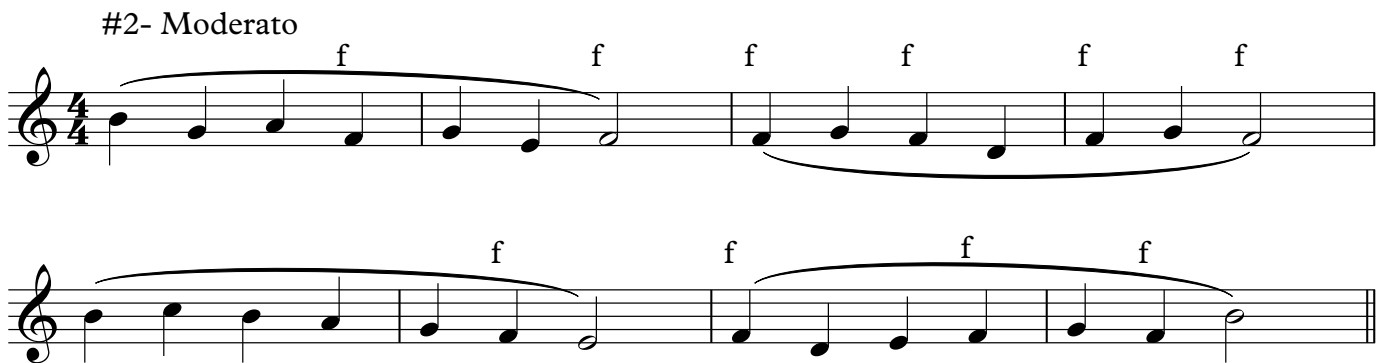

NSJWE Audition Requirements- Oboe

Musicians are required to provide all of the following material in their audition. Please make every effort to learn and/or attempt each selection. When reviewing auditions we listen for great playing abilities in the overall player. If you miss a few notes, keep going. We are looking for your potential as a candidate not all correct notes. Demonstrating to the NSJWE that you are willing to try, seek out information, and attempt passages is a characteristic we are looking for in all our musicians.

-Good Luck! Sincerely, NSJWE.

Technique